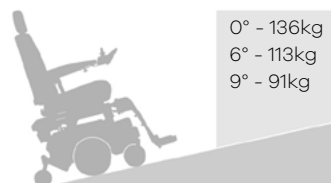

Powerchair

The SHOPRIDER™ COUGAR 10 TILT electric powerchair is ergonomically engineered to provide the combination of style and comfort that you deserve.

COUGAR 10
TILT

G424MT

Available in

BURGUNDY RED

0° - 136kg
6° - 113kg
9° - 91kg

SHOPRIDER®
Mobility

COUGAR 10 TILT

G424MT

SPECIFICATIONS

Overall	920mm (L) x 620mm (W) x 1240mm (H)
Seat tilt range	0 - 45°
Turning circle	950mm
Speed	7 - 8km/h
Maximum range	Up to 40km
Safe climb angle	9°
Maximum climb angle	9°
Motor	2 x 0.8Hp high torque motors (2 Pole)
Batteries	2 x 50 Amp minimum (supplied)
Charger	5 Amp
Tyres	Front: Ø150mm / Middle: Ø260mm / Rear: Ø125mm
Product weight	114kg - with batteries
Maximum user weight	136kg - on flat ground

FEATURES

- ✓ High back contoured seat with headrest
- ✓ Electric power tilt / angle adjustable seat
- ✓ Lift up & adjustable width / height arm rests
- ✓ Ideal for indoor and outdoor use on even ground
- ✓ Swing away legrest
- ✓ Mid wheel drive
- ✓ Finger control operation
- ✓ High / low speed settings
- ✓ Battery power indicator
- ✓ Horn
- ✓ Tie down points for transport
- ✓ Attachment options available
 - Elevating swing away legrests
 - Stump support