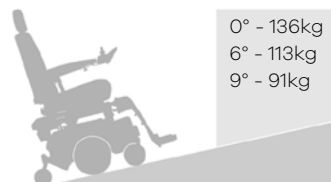

Powerchair

The SHOPRIDER™ COUGAR 10 LIFT operation is combined with mid wheel drive means easy operation under various conditions.

COUGAR 10  
LIFT

G424ML

Available in

BURGUNDY RED

0° - 136kg  
6° - 113kg  
9° - 91kg

## SPECIFICATIONS

Overall	920mm (L) x 620mm (W) x 1240mm (H)
Seat height range	580 - 910mm
Turning circle	950mm
Speed	7 - 8km/h
Maximum range	Up to 40km
Safe climb angle	9°
Maximum climb angle	9°
Motor	2 x 0.8Hp high torque motors (2 Pole)
Batteries	2 x 50 Amp minimum (supplied)
Charger	5 Amp
Tyres	Tyres: Front: Ø150mm / Middle: Ø260mm / Rear: Ø125mm
Product weight	114kg - with batteries
Maximum user weight	136kg - on flat ground