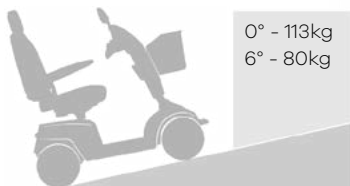

SHOPRIDER *Mobility* **CUTIE** QT8-3

SPECIFICATIONS

Overall	960mm (L) x 560mm (W) x 985mm (H)
Turning circle	830mm
Speed	6km/h
Maximum range	Up to 18km
Safe climb angle	6°
Maximum climb angle	6°
Motor	0.3Hp high torque motor (2 Pole)
Batteries	2 x 12 Amp minimum (supplied)
Charger	2 Amp
Tyres (Flat free)	Ø200mm - Front + Rear
Maximum user weight	113kg - on flat ground
Overall product weight	41kg - with batteries
Battery weight	5.6kg each
Seat weight	8.3kg
Rear transaxle weight	9.5kg
Main chassis weight	12kg

FEATURES

- ✓ Scooter pulls apart for storage and transport
- ✓ Comfortable mid back contoured seat
- ✓ Fold down adjustable steering tiller
- ✓ Straight handle with finger operated controls
- ✓ Rear wheel drive
- ✓ Electromagnetic brake
- ✓ Battery power indicator
- ✓ Horn
- ✓ Removable rotating / height adjustable seat
- ✓ Lift up & adjustable width arm rests
- ✓ Lifting handles makes picking up the scooter easy
- ✓ Removable shopping basket