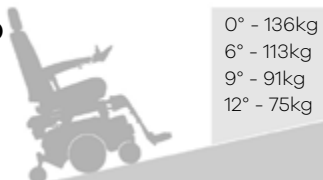

Powerchair

The SHOPRIDER™ PUMA 14HD is suited to operation on a variety of terrains and hard surfaces, both inside and outside, the 75amp batteries fitted also ensure it can travel long distances between charges.

PUMA 14HD

888WNULLHD

0° - 136kg
6° - 113kg
9° - 91kg
12° - 75kg

Available in

BURGUNDY RED

SHOPRIDER[®]
Mobility

PUMA 14HD

888WNULLHD

SPECIFICATIONS

Overall	1060mm (L) x 640mm (W) x 1180mm (H)
Turning circle	1090mm
Speed	6km/h
Maximum range	Up to 35km
Safe climb angle	8°
Maximum climb angle	9°
Motor	2 x 1.34Hp high torque motors (2 Pole)
Batteries	2 x 75 Amp minimum (supplied)
Charger	8 Amp
Tyres	Front: Ø180mm / Middle: Ø360mm / Rear: Ø180mm
Product weight	126kg - with batteries
Maximum user weight	205kg - on flat ground