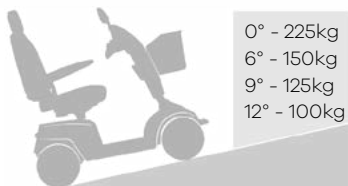

4 Wheel Scooter

The ROCKY 8 is a premium model offering every possible feature that a SHOPRIDER™ scooter has to offer.

SHOPRIDER® *Mobility* **ROCKY 8** 889AE

SPECIFICATIONS

Overall	1590mm (L) x 730mm (W) x 1285mm (H)
Turning circle	1860mm
Speed	10km/h
Maximum range	Up to 54km
Safe climb angle	12°
Maximum climb angle	12°
Motor	2.0Hp high torque motor (4 Pole)
Batteries	2 x 60 Amp minimum (2 x 75 amp supplied)
Charger	8 Amp
Tyres (Pneumatic)	Ø330mm - Front + Rear (80/80-8)
Product weight	147kg - with batteries
Maximum user weight	225kg - on flat ground

FEATURES

- ✓ High back contoured seat with headrest
- ✓ Gas adjustable steering tiller
- ✓ Loop handle with finger operated controls
- ✓ High / Low speed settings
- ✓ Rear wheel drive
- ✓ Electromagnetic brake
- ✓ Front + Rear (Adjustable) suspension
- ✓ Twin Headlights (LED)
- ✓ Rear lights
- ✓ LCD display
- ✓ Indicators / Hazard lights
- ✓ Large battery capacity
- ✓ Battery power indicator
- ✓ USB power outlet
- ✓ Sliding / Rotating / Height adjustable seat
- ✓ Lift up & adjustable width arm rests
- ✓ Removable shopping basket

ROCKY 8 889AE

Available in

BURGUNDY RED

COBALT BLUE

0° - 225kg
6° - 150kg
9° - 125kg
12° - 100kg