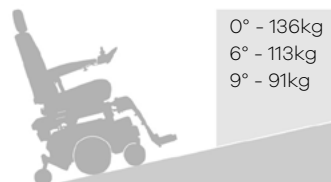

Powerchair

The SHOPRIDER™ COUGAR 10 electric powerchair is ergonomically engineered to provide the combination of style and comfort that you deserve.

COUGAR 10 G424M

Available in

BURGUNDY RED

0° - 136kg
6° - 113kg
9° - 91kg

SHOPRIDER[®] COUGAR 10 G424M

Mobility

SPECIFICATIONS

Overall	920mm (L) x 620mm (W) x 1120mm (H)
Turning circle	950mm
Speed	8km/h
Maximum range	Up to 35km
Safe climb angle	9°
Maximum climb angle	9°
Motor	2 x 0.8Hp high torque motors (2 Pole)
Batteries	2 x 40 Amp minimum (supplied)
Charger	5 Amp
Tyres	Front: Ø150mm / Middle: Ø260mm / Rear: Ø125mm
Product weight	100kg - with batteries
Maximum user weight	136kg - on flat ground

FEATURES

- ✓ High back contoured seat with headrest
- ✓ Height / angle adjustable seat
- ✓ Ideal for indoor and outdoor use on even ground
- ✓ Lift up & adjustable width / height arm rests
- ✓ Fold up adjustable height / depth footrest
- ✓ Mid wheel drive
- ✓ Finger control operation
- ✓ High / Low speed settings
- ✓ Battery power indicator
- ✓ Horn
- ✓ Tie down points for transport
- ✓ Attachment options available
 - Swing away legrests
 - Elevating swing away legrests
 - Stump support