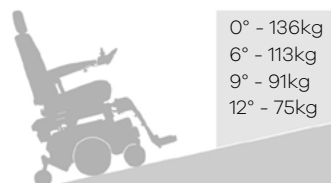

Powerchair

The SHOPRIDER™ COUGAR 14 has powerful smooth motors, mid wheel maneuverability, and comfortable seating which provides a safe and comfortable ride.

COUGAR 14 G424L

Available in

BURGUNDY RED

0° - 136kg
6° - 113kg
9° - 91kg
12° - 75kg

SHOPRIDER[®] COUGAR 14 G424LT

Mobility

SPECIFICATIONS

Overall	Overall: 990mm (L) x 690mm (W) x 1180mm (H)
Turning circle	1020mm
Speed	9.6km/h
Maximum range	Up to 40km
Safe climb angle	8°
Maximum climb angle	2°
Motor	2 x 1.34Hp high torque motors (2 Pole)
Batteries	2 x 50 Amp minimum (supplied)
Charger	8 Amp
Tyres	Front: Ø150mm / Middle: Ø360mm / Rear: Ø125mm
Product weight	118kg - with batteries
Maximum user weight	136kg - on flat ground

FEATURES

- ✓ High back contoured seat with headrest
- ✓ Height / angle adjustable seat
- ✓ Lift up & adjustable width / height arm rests
- ✓ Fold up adjustable height / depth footrest
- ✓ Ideal for indoor and outdoor use on even ground
- ✓ Mid wheel drive
- ✓ Finger control operation
- ✓ High / Low speed settings
- ✓ Battery power indicator
- ✓ Horn
- ✓ Tie down points for transport
- ✓ Attachment options available
 - Swing away legrests
 - Elevating swing away legrests
 - Stump support