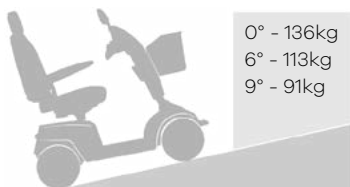

SHOPRIDER® GK9-3 GK9-3
Mobility

SPECIFICATIONS

Overall	990mm (L) x 560mm (W) x 880mm (H)
Turning circle	950mm
Speed	6km/h
Maximum range	Up to 20km
Safe climb angle	9°
Maximum climb angle	9°
Motor	0.8Hp high torque motor (2 Pole)
Batteries	2 x 21 Amp minimum (supplied)
Charger	2 Amp
Tyres (Flat free)	Ø230mm - Front + Rear
Maximum user weight	136kg - on flat ground
Product weight	50kg - with batteries
Battery weight	7kg each
Seat weight	8.3kg
Rear transaxle weight	11.2kg
Main chassis weight	16.5kg

FEATURES

- ✓ Scooter pulls apart for storage and transport
- ✓ Comfortable mid back contoured seat
- ✓ Fold down adjustable steering tiller
- ✓ Straight handle with finger operated controls
- ✓ Rear wheel drive
- ✓ Electromagnetic brake
- ✓ Battery power indicator
- ✓ Split battery box
- ✓ Horn
- ✓ Removable rotating / height adjustable seat
- ✓ Lift up & adjustable width arm rests
- ✓ Lifting handles makes picking up the scooter easy
- ✓ Removable shopping basket