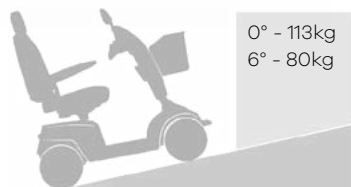

Portable Scooter

The reliability of this impressive SHOPRIDER™ QT8-S portable scooter is further enhanced by the rear wheel drive and electromagnetic brake.

QT8-S QT8-S

Available in

BURGUNDY RED

BLUE

SHOPRIDER® QT8-S QT8-S
Mobility

SPECIFICATIONS

Overall	1150mm (L) x 530mm (W) x 975mm (H)
Turning circle	1205mm
Speed	6km/h
Maximum range	Up to 18km
Safe climb angle	6°
Maximum climb angle	6°
Motor	0.3Hp high torque motor (2 Pole)
Batteries	2 x 14 Amp minimum (supplied)
Charger	2 Amp
Tyres (Solid black)	Ø200 x 50mm / 8" - Front + Rear
Maximum user weight	113kg - on flat ground
Overall product weight	46kg - with battery pack
Rear chassis weight	9.5kg
Front chassis weight	16.8kg
Battery pack weight	10.5kg
Seat weight	8.3kg
Shopping basket weight	0.9kg

FEATURES

- ✓ Front and rear suspension
- ✓ Scooter pulls apart for storage and transport
- ✓ Comfortable mid back contoured seat
- ✓ Fold down adjustable steering tiller
- ✓ Straight handle with finger operated controls
- ✓ Rear wheel drive
- ✓ Electromagnetic brake
- ✓ LED headlight
- ✓ Battery power indicator
- ✓ Removable rotating / height adjustable seat
- ✓ Lift up & adjustable width arm rests
- ✓ Front bumper
- ✓ Removable shopping basket
- ✓ Interchangeable colour panels